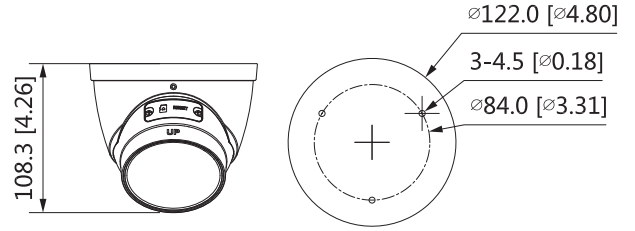

Structure

Casing	Metal
Dimensions	108.3 mm × Φ122 mm (4.26" × Φ1.80")
Net Weight	0.69 kg (1.52 lb)

Gross Weight

0.88 kg (1.94 lb)

Dimensions (mm[inch])

Accessories

Optional:

CAM-1110
Junction Box