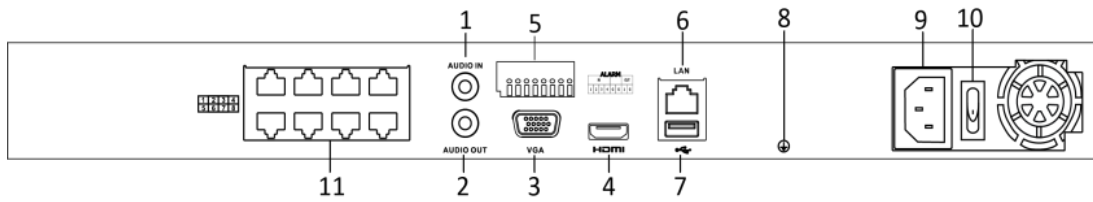

Physical Interfaces