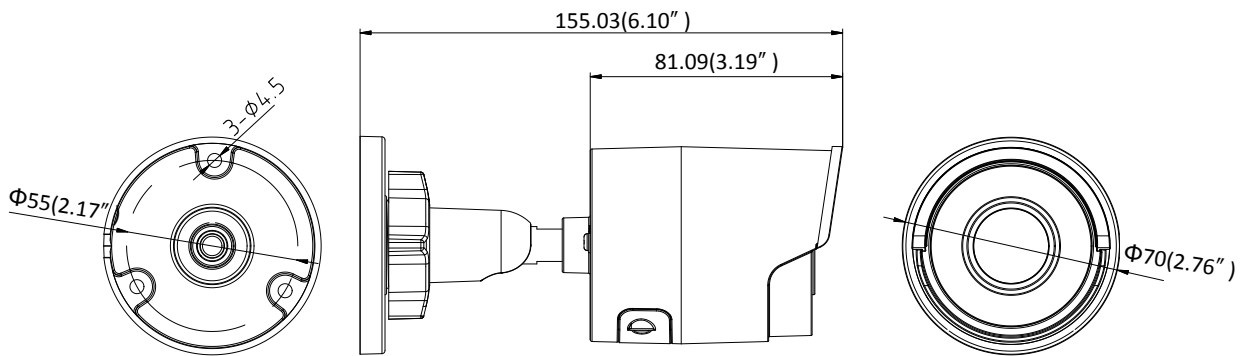

Dimensions