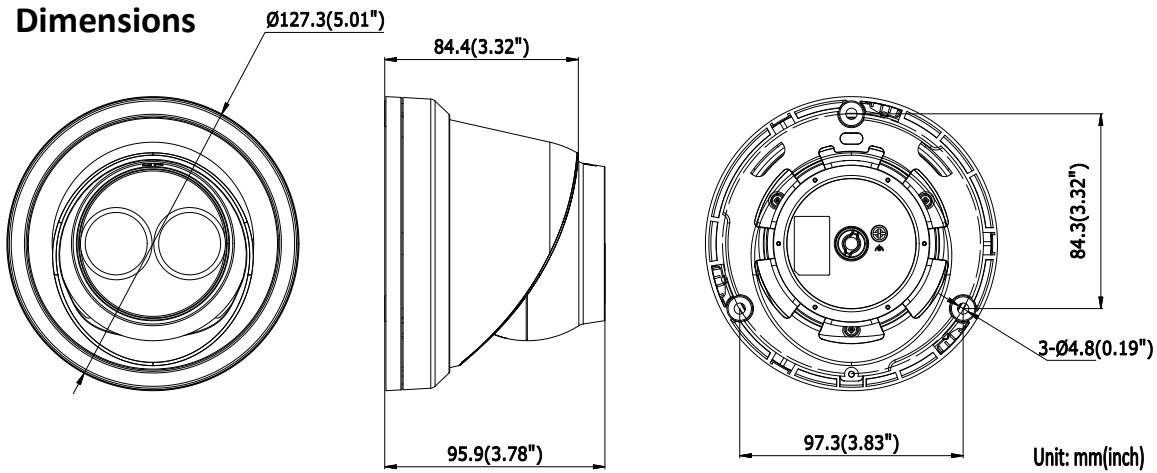

Image Setting	Rotate mode, saturation, brightness, contrast, sharpness adjustable by client software or web browser
Target Cropping	No
Day/Night Switch	Auto/Schedule
<b>Network</b>	
Network Storage	Support Micro SD/SDHC/SDXC card (128G), local storage and NAS (NFS,SMB/CIFS), ANR
Alarm Trigger	Motion detection, video tampering, network disconnected, IP address conflict, illegal login, HDD full, HDD error
Protocols	TCP/IP, ICMP, HTTP, HTTPS, FTP, DHCP, DNS, DDNS, RTP, RTSP, RTCP, PPPoE, NTP, UPnP™, SMTP, SNMP, IGMP, 802.1X, QoS, IPv6, Bonjour
General Function	One-key reset, anti-flicker, three streams, heartbeat, mirror, password protection, privacy mask, watermark, IP address filter
Firmware Version	V5.5.2
API	ONVIF (PROFILE S, PROFILE G), ISAPI
Simultaneous Live View	Up to 6 channels
User/Host	Up to 32 users 3 levels: Administrator, Operator and User
Client	iVMS-4200, Hik-Connect, iVMS-5200
Web Browser	IE8+, Chrome 31.0-44, Firefox 30.0-51, Safari 8.0+
<b>Interface</b>	
Communication Interface	1 RJ45 10M/100M self-adaptive Ethernet port
On-board storage	Built-in Micro SD/SDHC/SDXC slot, up to 128 GB
SVC	H.264 and H.265 encoding
Reset Button	Yes
<b>General</b>	
Operating Conditions	-30 °C to +60 °C (-22 °F to +140 °F), Humidity 95% or less (non-condensing)
Power Supply	12 VDC ± 25%, Φ 5.5 mm coaxial power plug PoE (802.3af, class 3)
Power Consumption and Current	12 VDC, 0.5A, max. 6W PoE (802.3af, 37V to 57V), 0.2A to 0.1A, max. 7.5W
Protection Level	IP67 TVS 2000V Lightning Protection, Surge Protection and Voltage Transient Protection
Material	Metal
Dimensions	Camera: Φ 127.3 × 95.9 mm (Φ 5.0" × 3.8") Package: 150 × 150 × 141 mm (5.9" × 5.9" × 5.6")
Weight	Camera: Approx. 610 g (1.3 lb.) With Package: Approx. 880 g (1.9 lb.)

## Dimensions