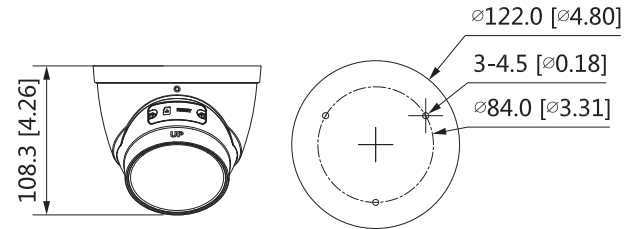

Dimensions (mm[inch])

Accessories

Optional: