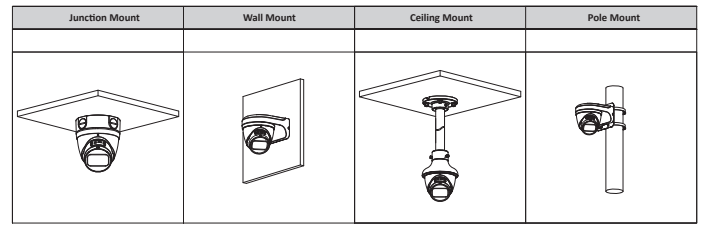

Dimensions (mm[inch])

Accessories

Optional:

Junction Box

Wall Mount

Mount Adapter

Ceiling Mount

Pole Mount