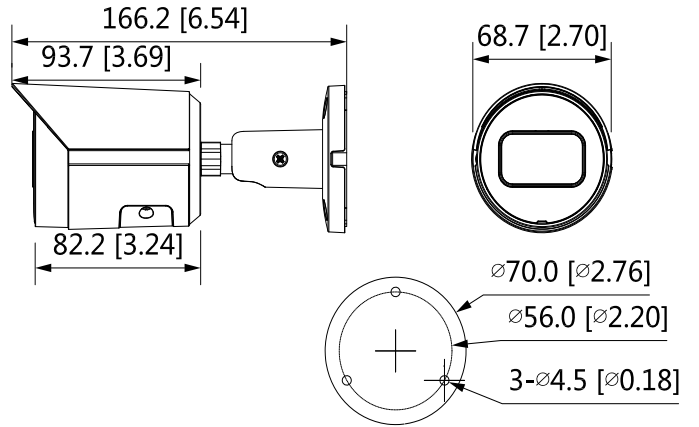

#### Environment

Operating Conditions	-40°C to +60°C (-40°F to +140°F)/less than ≤ 95% RH
----------------------	---

Storage Temperature	-40°C to +60°C (-40°F to +140°F)
Protection Grade	IP67
<b>Structure</b>	
Casing	Metal
Dimensions	166.2 mm × Ø70 mm (6.54" × Ø2.76")
Net Weight	0.48 kg (1.1 lb)
Gross Weight	0.57 kg (1.3 lb)

**Dimensions (mm[inch])**

**Accessoires :**

CAM-571N  
Junction Box

CAM-215  
Pole Mount

Pole Mount	Junction Mount
------------	----------------