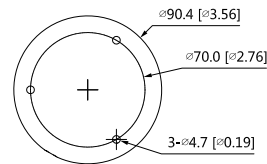

Structure

Casing	Metal
Dimensions	Φ244.1 mm × 90.4 mm (Φ9.61" × 3.26")
Net Weight	0.86 kg (1.90 lb)
Gross Weight	1.10 kg (2.43 lb)

Dimensions (mm[inch])

Accessories

Pole Mount	Junction Mount