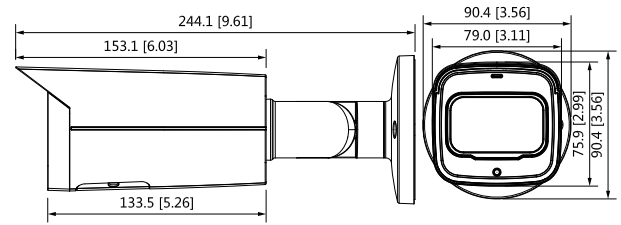

Structure

Casing	Metal
Dimensions	Φ244.1 mm × 90.4 mm (Φ9.61" × 3.26")
Net Weight	0.86 kg (1.90 lb)
Gross Weight	1.10 kg (2.43 lb)

Dimensions (mm[inch])

Accessories

Pole Mount	Junction Mount